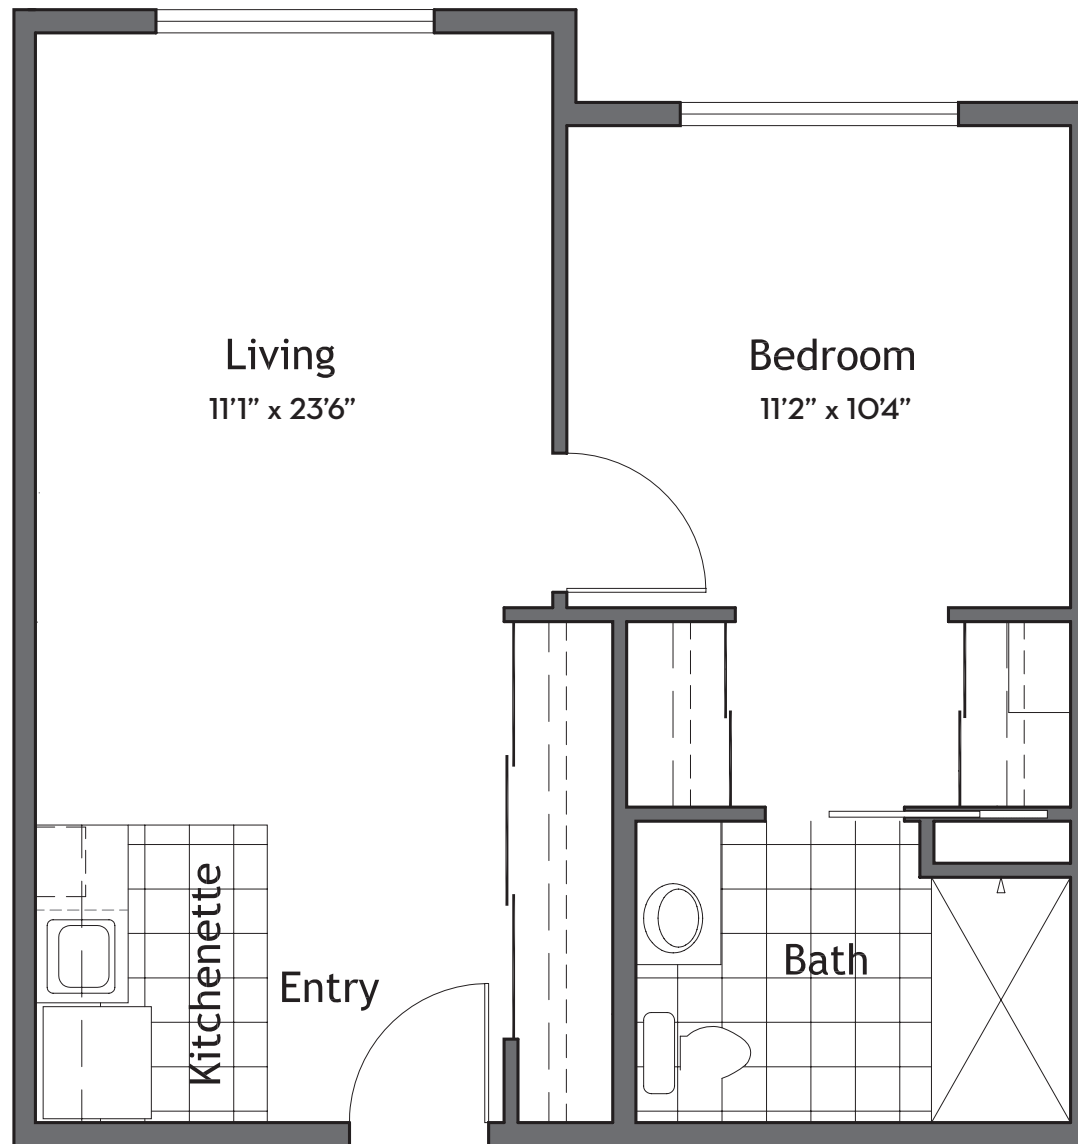

**Assisted Living  
One-Bedroom Deluxe  
475 Sq Ft**

Square footage is approximate.

**THE VILLAGE**  
AT MILL LANDING